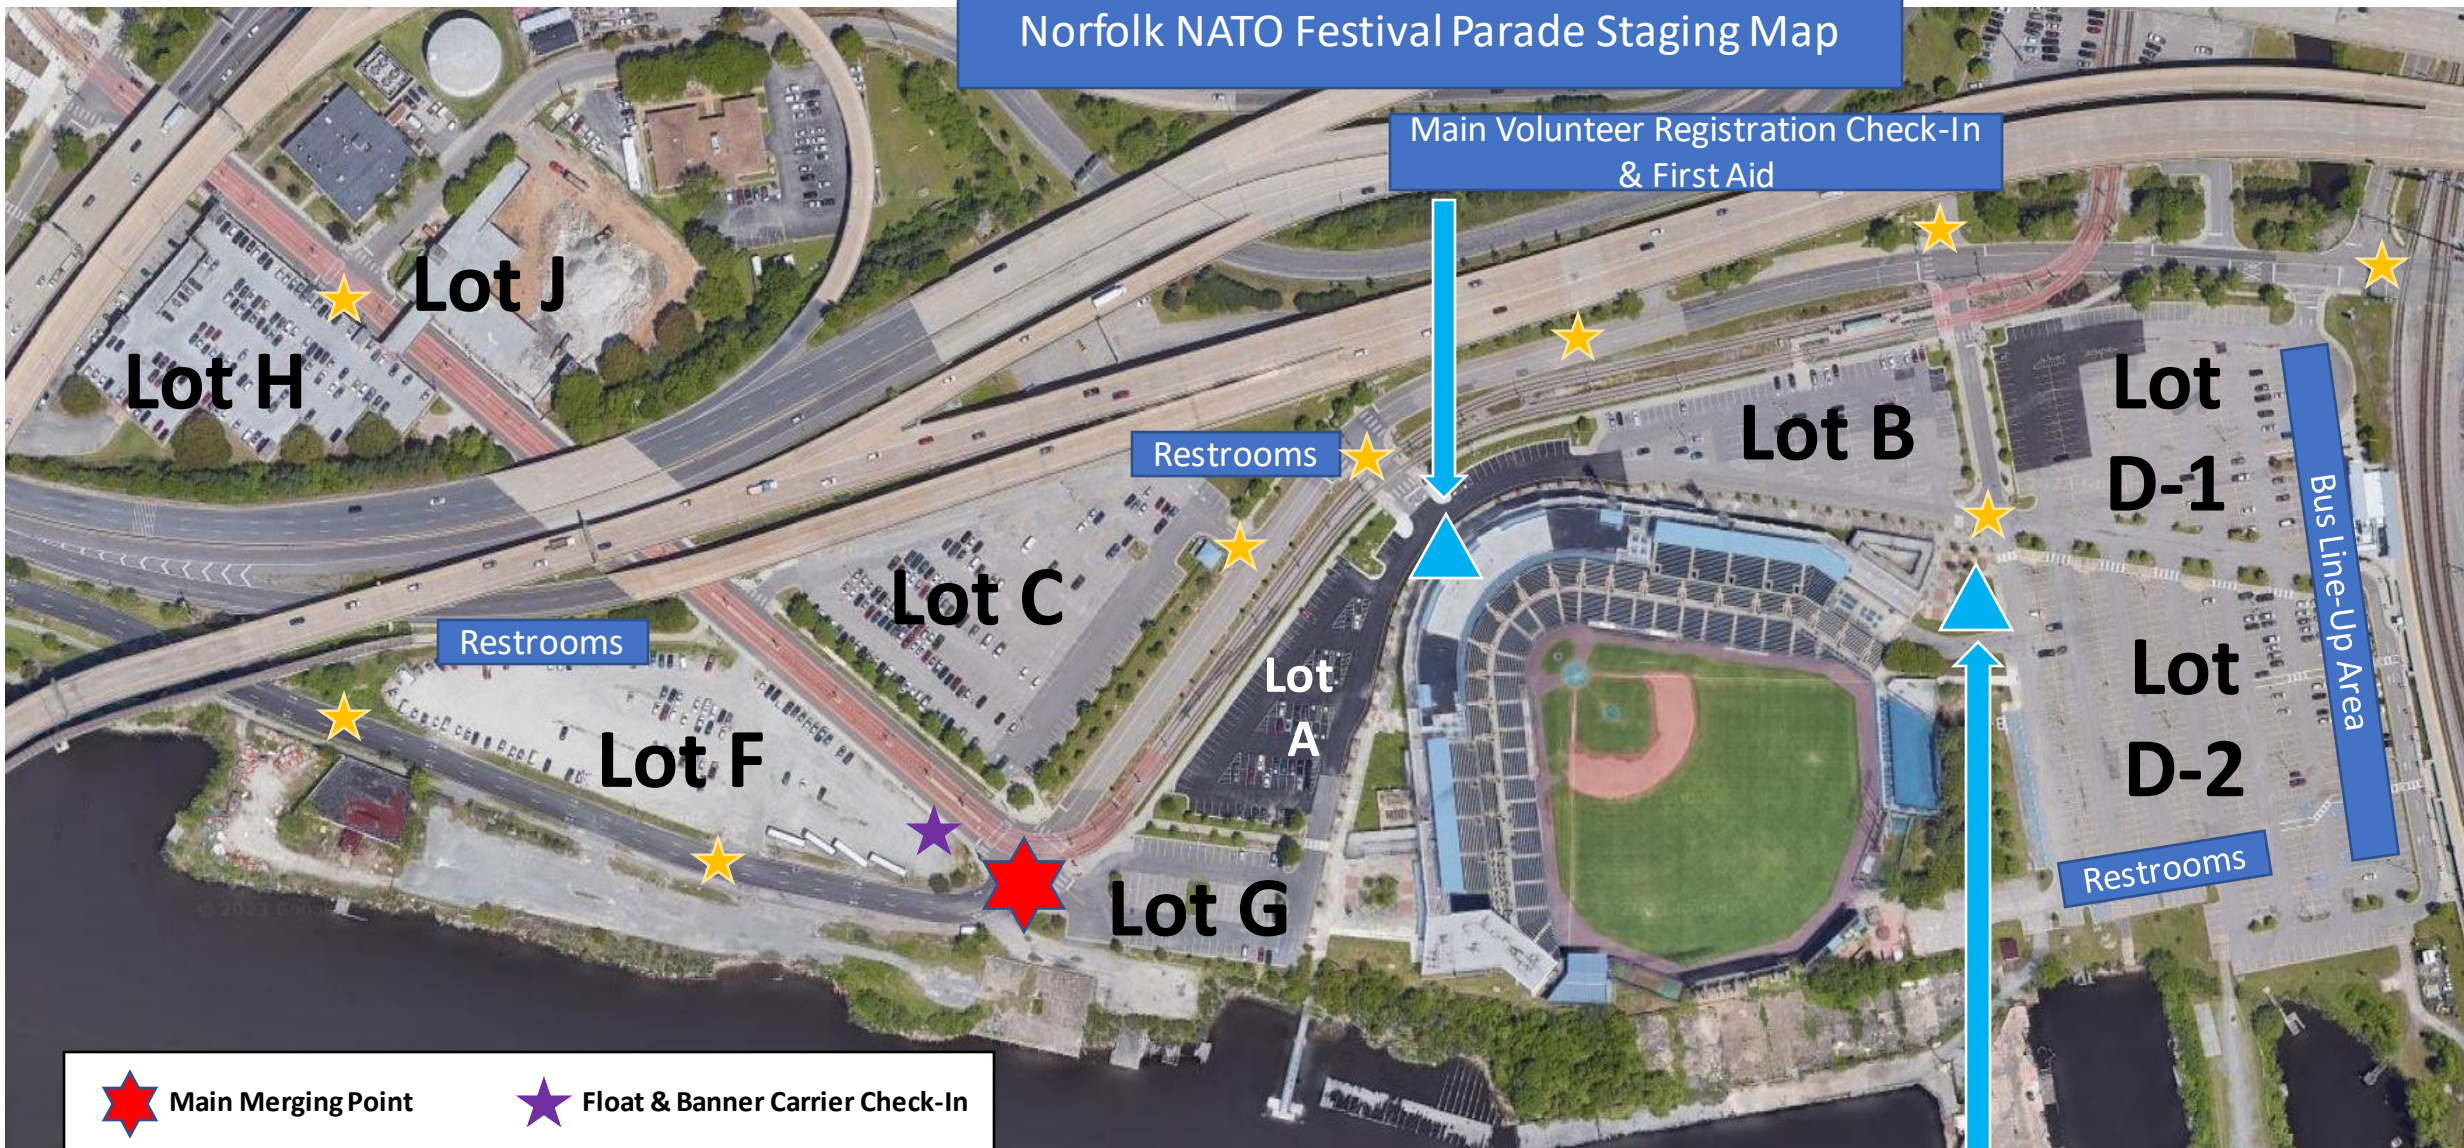

Norfolk NATO Festival Parade Staging Map

Main Volunteer Registration Check-In & First Aid

Lot J

Lot H

Restrooms

Lot B

Lot D-1

Bus Line-Up Area

Restrooms

Lot C

Lot A

Lot D-2

Lot F

Lot G

Restrooms

- Main Merging Point
- Float & Banner Carrier Check-In
- Required Volunteers

Band & Marching Unit Check-In Table

- Lot A – Special Units
- Lot B, D-1 & D-2 – Bands & Marching Units
- Lot C – Parade Volunteer & Participant Parking
- Lot F – Floats
- Lot G – VIP
- Lot H & J – Participant Parking & Add'l Band Staging